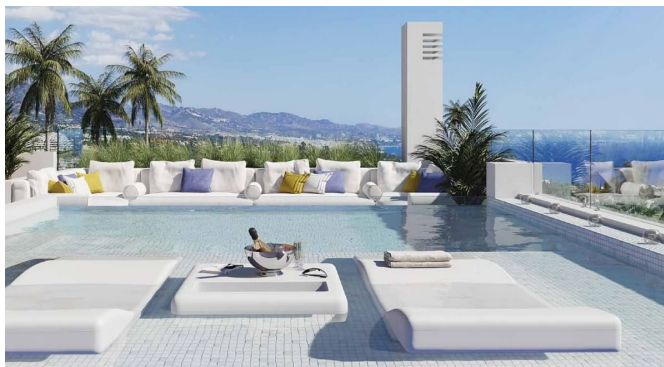

VIVIENDA BAJO A

VIVIENDA A. Planta Baja

Superficie Vivienda 49,19 m²

Escala 1:75

Kasia Wabia

Aria Home Invest S.L.U

+48 601 56 88 44

+34 674 427 308

hello@ariarealestate.eu

www.ariarealestate.eu