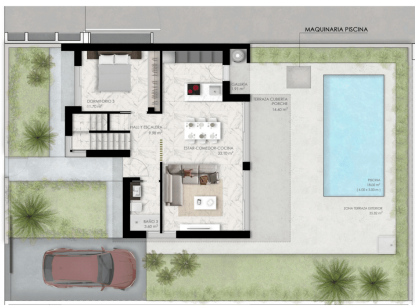

Kasia Wabia

Aria Home Invest S.L.U

+48 601 56 88 44

+34 674 427 308

hello@ariaspain.com

www.ariaspain.com